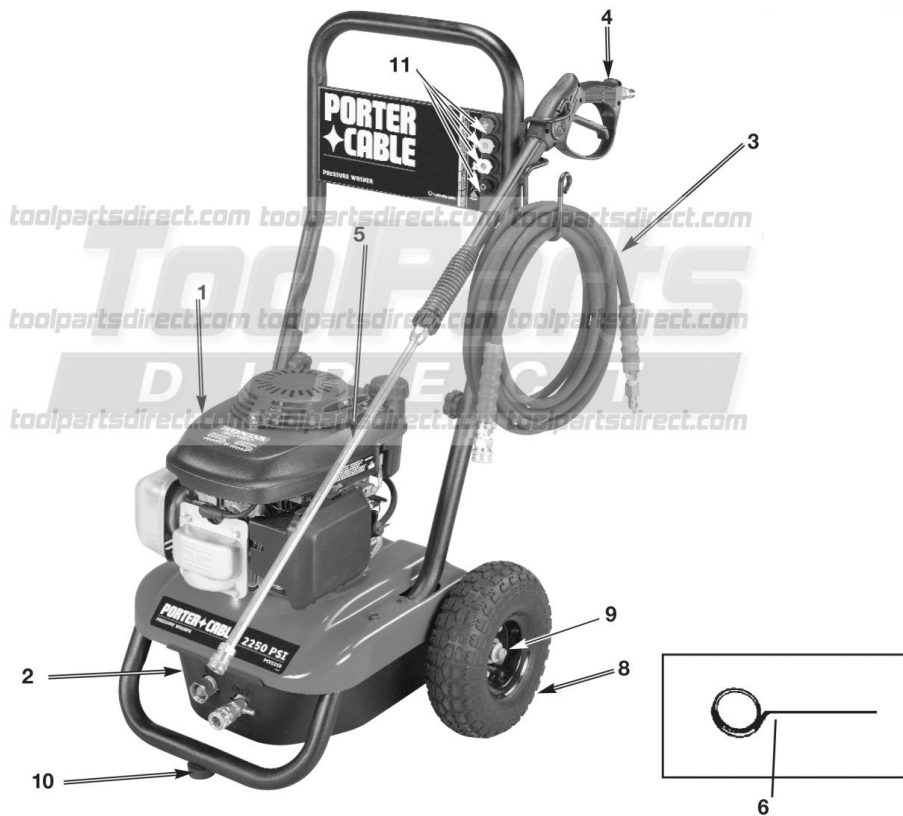

Porter-Cable Gas Pressure Washer

Part #: PCV2250-1

PORTER-CABLE

Pressure Washer

PCV2250-1

WARNING: Repairs should only be attempted by a trained service technician. Contact the nearest Porter-Cable Authorized Warranty Service Center.

7820 L St., Omaha, NE 68127

Toll-Free: 888.358.0332

Fax: 402.408.2352

Email: sales@toolbarn.com

Web: www.toolbarn.com

Porter-Cable Gas Pressure Washer

Part #: PCV2250-1

| Ref | Model | Product Name | Qty |
|-----|------------|---------------------------------|-----|
| 3 | D22693 | HOSE 5/16X25 3600PS | 0 |
| 4 | 5140095-05 | SPRAY GUN (Replaces: D24982) | 0 |
| 5 | A06118 | LANCE EXT (Replaces: D24978) | 0 |
| 6 | 001 | n/a | 0 |
| 8 | N003522 | TIRE PNEU 10 (Replaces: D22101) | 0 |
| 9 | F464 | NUT .625 PAL PRESS W | 0 |
| 10 | D22268 | ISOLATOR RECESSED RU | 0 |
| 11 | D25982 | KIT NOZZLE 3.0 4-PAC | 0 |